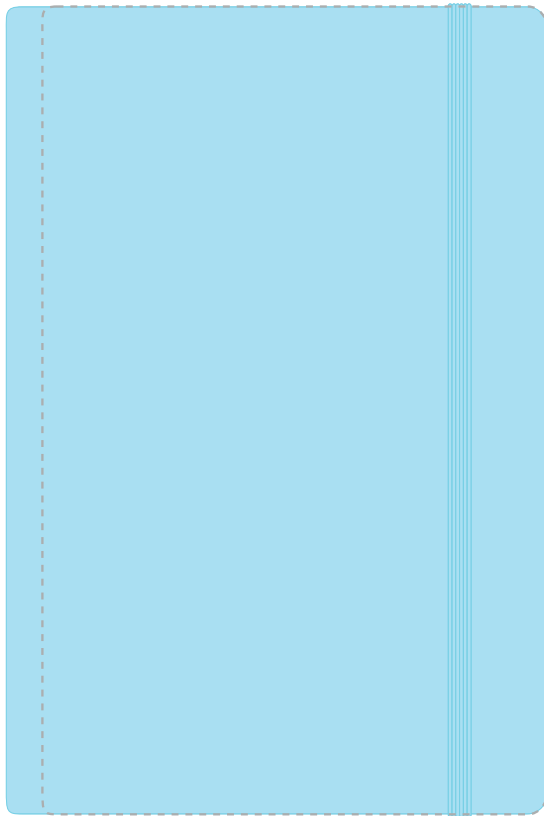

Your Ref:
Our Ref:

Quantity:
Version: 1

Product Code: QS0345
Product Colour: PASTEL BLUE

PRINTING CONCERNS:

Please note that this product has Sustainability Markings that are not visible from this perspective

We stock this item in the following colours

**PANTONE REFERENCE(S)**

Product Image for visualisation
- colours may vary

Debossing / Foil Blocking
(Edge to Edge)

ARTWORK SCALE 50%

ARTWORK SCALE 50%

The dashed line is to demonstrate print area and will not appear on your printed item

To proceed, please approve visual via the online system.

ARTWORK SCALE 100%
Max print area: 134mm x 214mm

ARTWORK SCALE 100%
Max print area: 134mm x 214mm