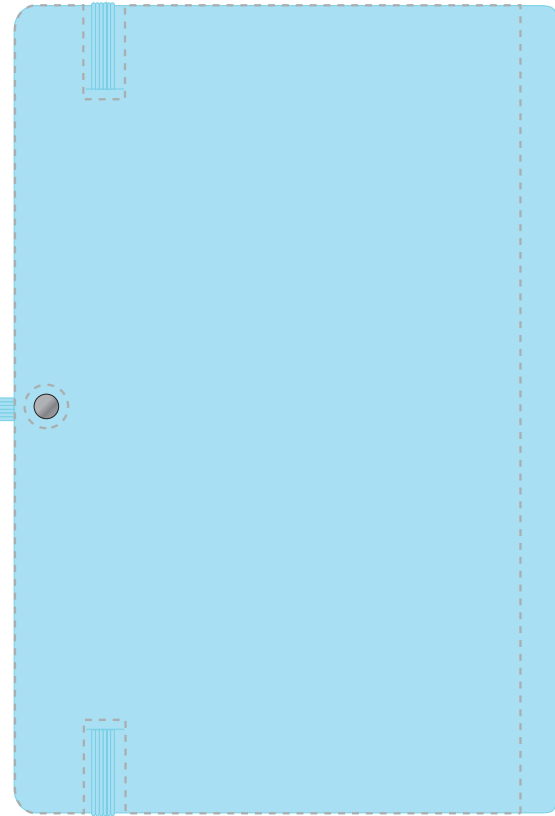

We stock this item in the following colours

**PANTONE REFERENCE(S)**

Product Image for visualisation
- colours may vary

Debossing / Foil Blocking
(Edge to Edge)

ARTWORK SCALE 50%

ARTWORK SCALE 50%

The dashed line is to demonstrate print area and will not appear on your printed item

To proceed, please approve visual via the online system.

ARTWORK SCALE 100%
Max print area: 134mm x 214mm

ARTWORK SCALE 100%
Max print area: 134mm x 214mm